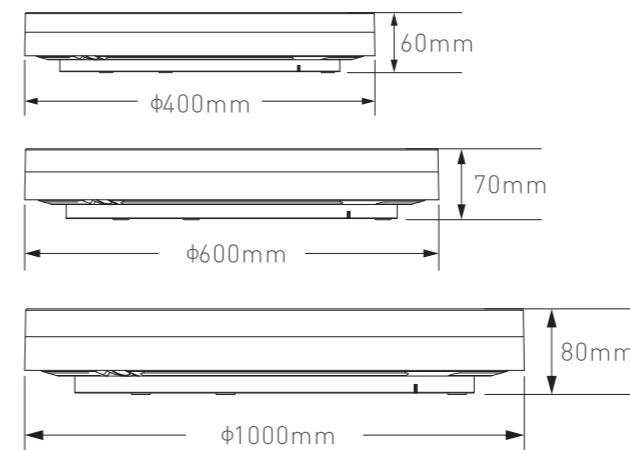

Dimensions